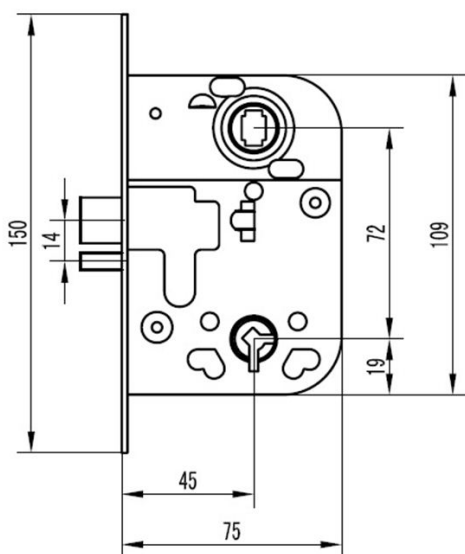

## Description:

Door lock 2014, 45mm Backset, W/Key, Chrome Plated, W/ Rotational Latch & Deadbolt - 90DG Turn, Body:109x75mm,, Front Plate 20x150mm, Distance between Axes: 72mm, For, Interior Doors

## Item number:

14.60.061-0

Units	Box	Carton	HS Code	Barcode
Pcs.	1	50	8301300000	
				5704866108287